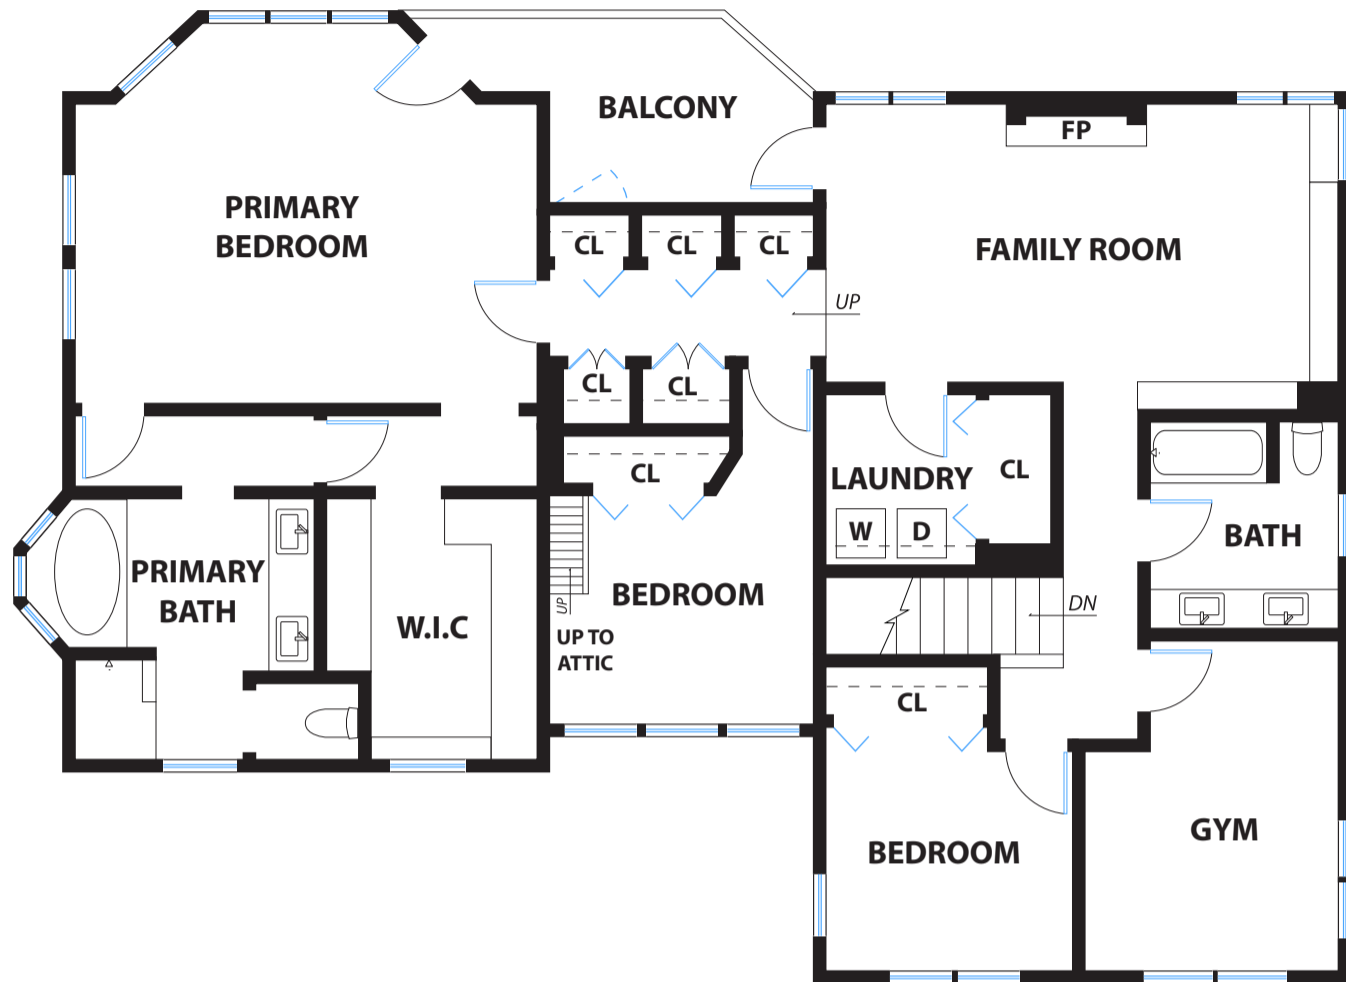

104 SAN MATEO WAY

NOVATO

UPPER LEVEL

MAIN LEVEL

DISCLAIMER: RENDERING BY OPEN HOMES PHOTOGRAPHY. ALL MEASUREMENTS ARE APPROXIMATE AND MAY NOT BE EXACT.
DO NOT RELY ON THE ACCURACY OF THIS FLOOR PLAN WHEN DETERMINING THE PRICE OF A PROPERTY OR MAKING DECISIONS
REGARDING BUYING OR SELLING OF PROPERTIES WITHOUT INDEPENDENT VERIFICATION.