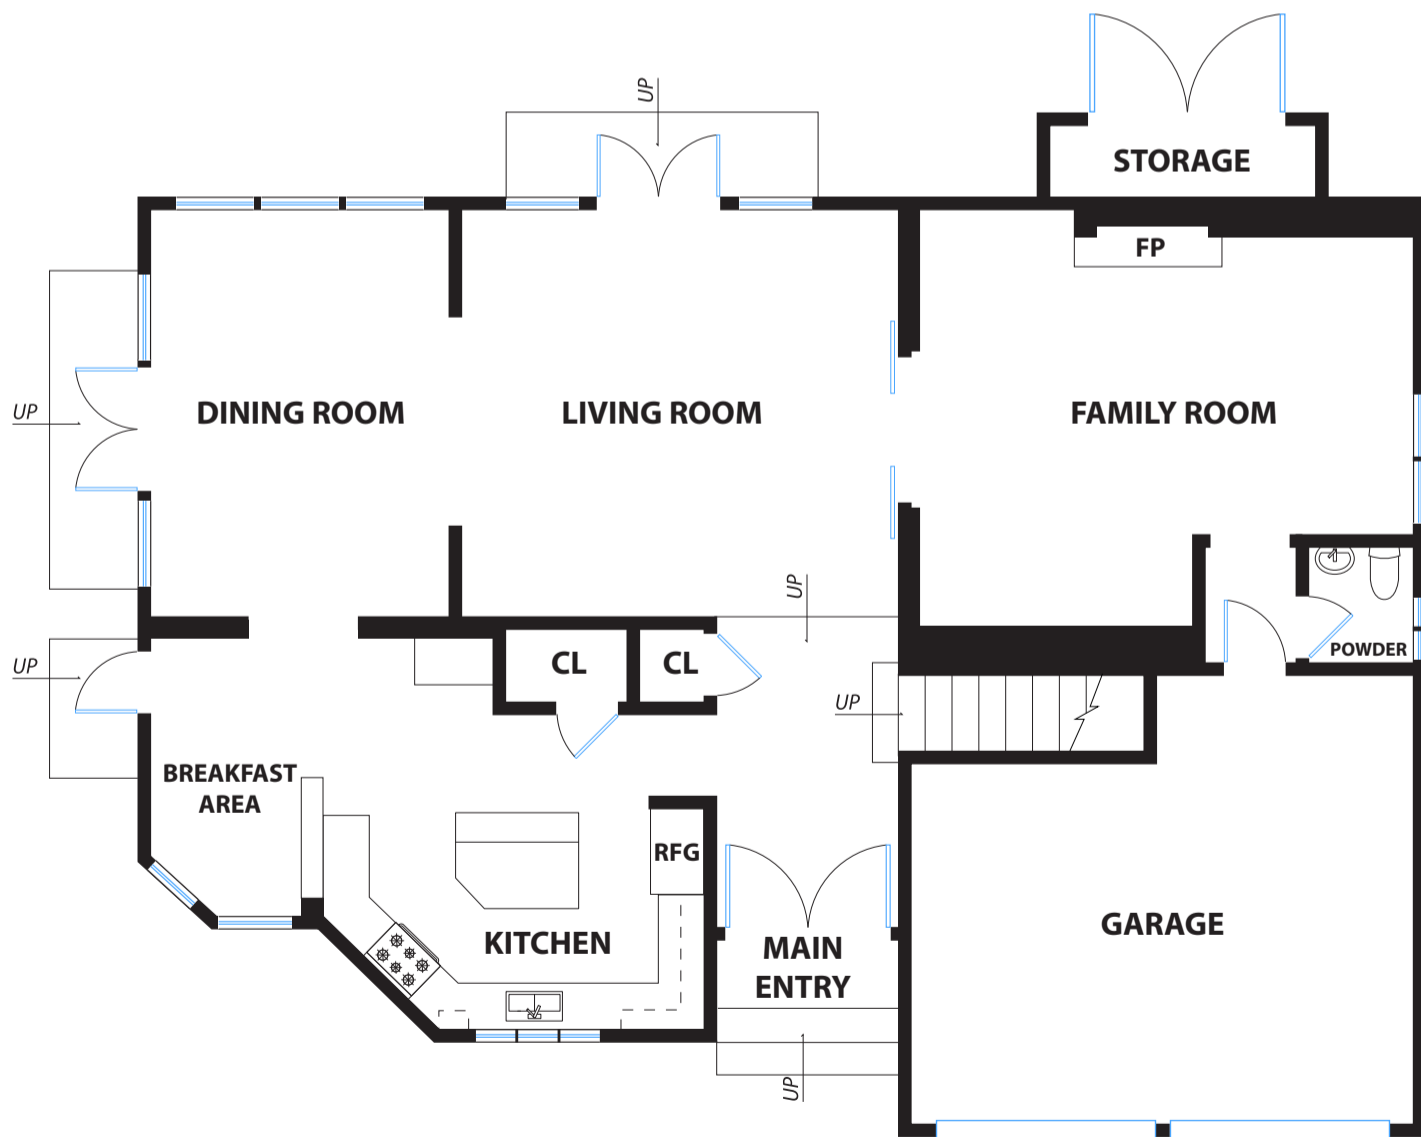

104 SAN MATEO WAY

NOVATO

UPPER LEVEL

MAIN LEVEL

DISCLAIMER: RENDERING BY OPEN HOMES PHOTOGRAPHY. ALL MEASUREMENTS ARE APPROXIMATE AND MAY NOT BE EXACT.
DO NOT RELY ON THE ACCURACY OF THIS FLOOR PLAN WHEN DETERMINING THE PRICE OF A PROPERTY OR MAKING DECISIONS
REGARDING BUYING OR SELLING OF PROPERTIES WITHOUT INDEPENDENT VERIFICATION.